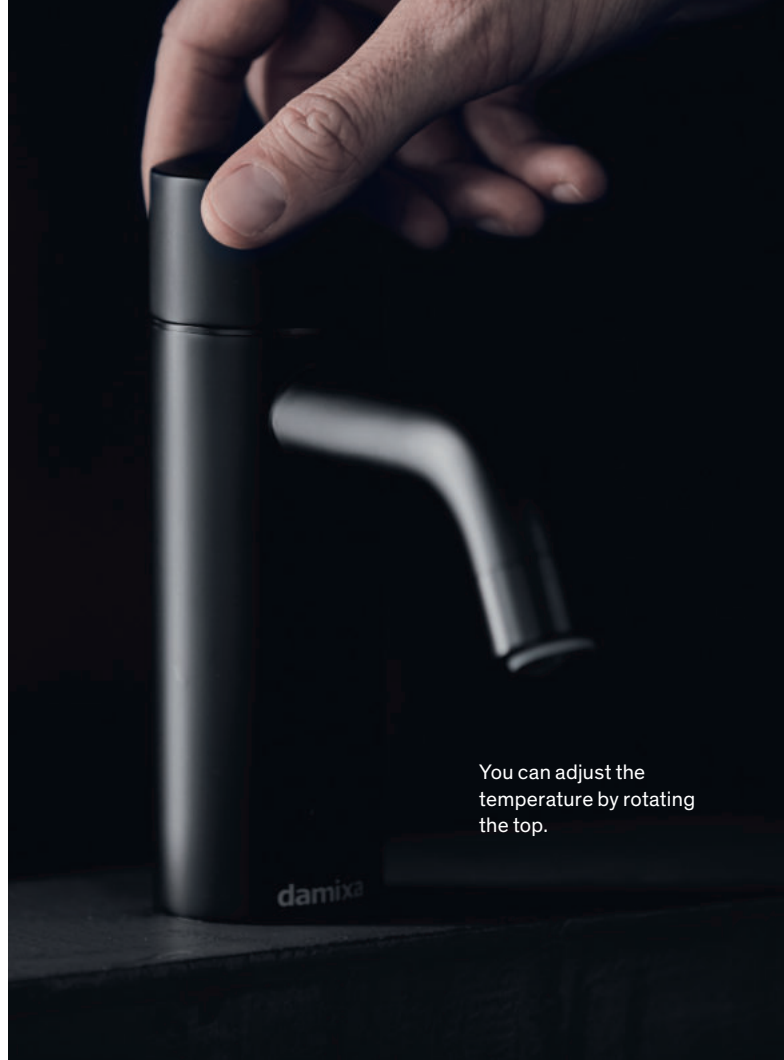

Surface: Steel PVD
Article no. 48306.46

1. Pine basin

Surface: Steel PVD
Article no. 17021.46

2. Pine shower system

Surface: Steel PVD
Article no. 57970.46

Touchless

Silhouet Touchless is a revolution in touchless taps, designed specifically for home use. Stylish, practical and hygienic because you never have to touch the tap with dirty hands. You can easily adjust the temperature and flow depending on whether you need to wash your hands, brush your teeth, shave, or fill a glass with cold water.

1. Silhouet Touchless basin

Surface: Chrome
Article no. 74022.00

2. Silhouet Touchless basin

Surface: Brushed graphite grey PVD
Article no. 74022.55

3. Silhouet Touchless basin

Surface: Brushed brass PVD
Article no. 74022.79

Read more at
damixa.com/silhouet-touchless

You can adjust the temperature by rotating the top.

You can increase or decrease the water flow - or turn the water off completely - by pulling the top up and rotating it.