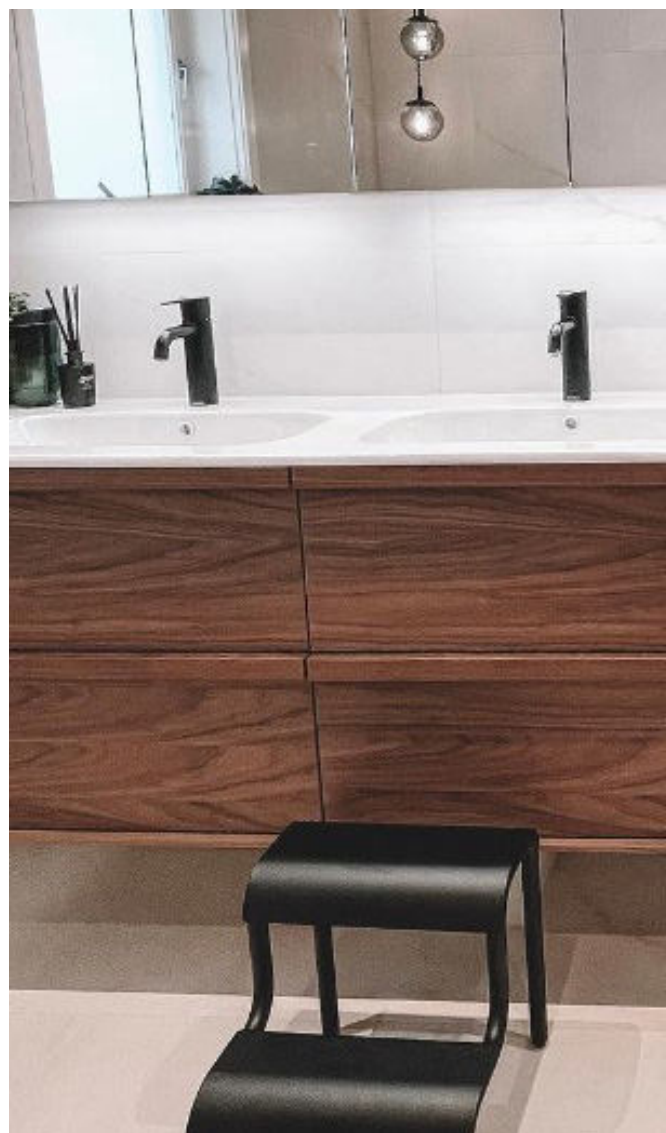

Instagram shares

damixa_official tags #damixa

Explore more
[instagram.com/damixa_official](https://www.instagram.com/damixa_official)