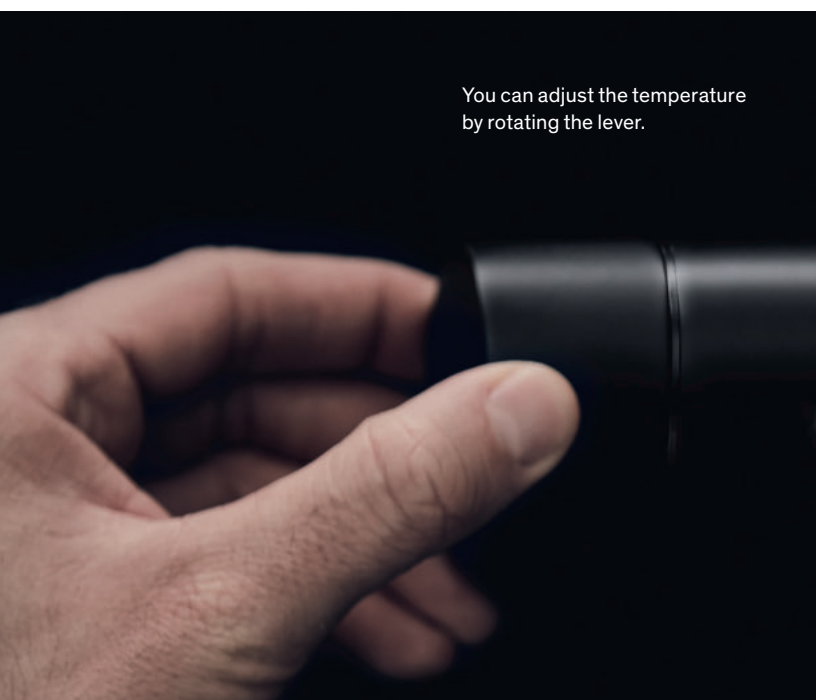

The organic shapes without sharp angles or edges fit the fingers and make the design friendly and striking to look at. Rowan is equipped with features that benefit the environment and make everyday life easier.

Read more at
damixa.com/rowan

Touchless

Silhouet Touchless gives you the advantages of both regular taps and touchless technology.

Read more at
damixa.com/silhouet-touchless

You can adjust the temperature by rotating the lever.

You can increase or decrease the water flow - or turn the water off completely - by pulling the lever out and rotating it.

Instagram shares

damixa_official tags #damixa

Explore more
[instagram.com/damixa_official](https://www.instagram.com/damixa_official)